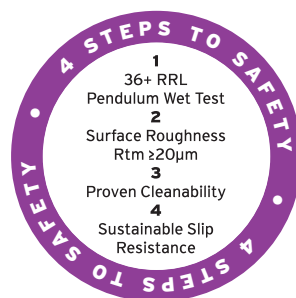

All shades use existing Polysafe Standard welding rods.

Please note: due to limitations of colour printing, actual samples should be seen before colour selection is made.

POLYFLOR LTD. PO BOX 3 RADCLIFFE NEW ROAD WHITEFIELD MANCHESTER M45 7NR UK
TEL: +44 (0)161 767 1111 UK SALES DIRECT: +44 (0)161 767 1122 UK FAX: +44 (0)161 767 1128
EXPORT FAX: +44 (0)161 767 1166 WEB: WWW.POLYFLOR.COM UK SAMPLE REQUESTS: +44 (0)161 767 2551

James Halstead
FLOORING

POLYFLOR
COVERING THE WORLD