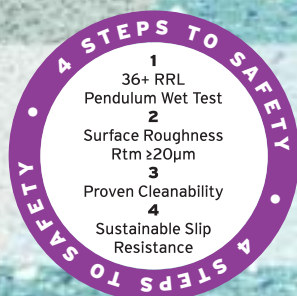

- 10 year guarantee
- Sustainable slip resistance, adhering fully to HSE Guidelines
- Popular choice of colours
- Formulated to ensure trouble-free installation
- Competitively priced

POLYSAFE strata

Arkrose 4190 w/r 9610