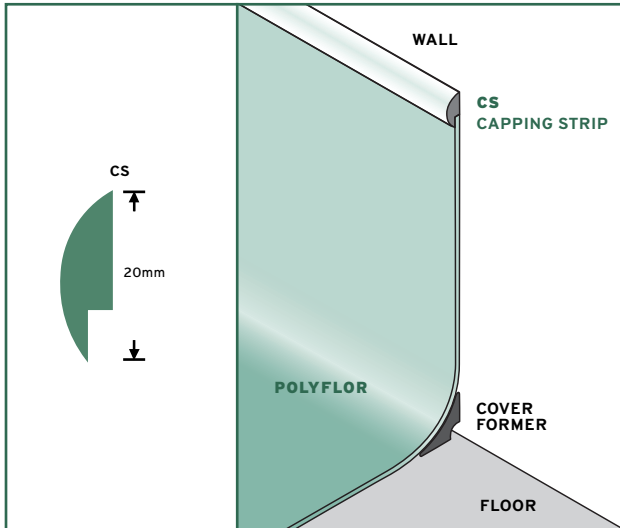

# CAPPING STRIP

Capping strip gives a neat finish to the installation and ensures a continuous, sealed surface.

The benefits of a sealed, easily maintained surface are invaluable in hospitals and other similar locations where hygiene is of paramount importance.

**CS** 20 metre length coil.  
Black only.

**CS-N** Available in 2 metre lengths.  
15 colours.

**CS-NC** 20 metre length coil.  
15 colours.

**CT** Available in 2 metre lengths.  
White only.

# CS CAPPING STRIP

# CT CAPPING STRIP