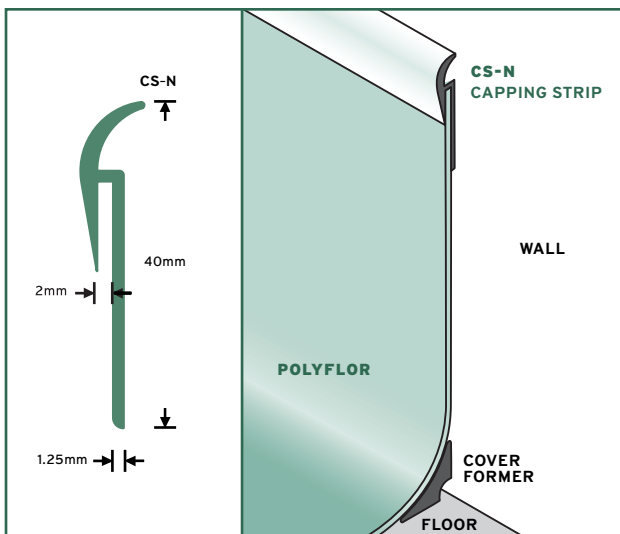

# CAPPING STRIP

Capping strip gives a neat finish to the installation and ensures a continuous, sealed surface.

The benefits of a sealed, easily maintained surface are invaluable in hospitals and other similar locations where hygiene is of paramount importance.

**CS** 20 metre length coil.  
Black only.

**CS-N** Available in 2 metre lengths.  
15 colours.

**CS-NC** 20 metre length coil.  
15 colours.

**CT** Available in 2 metre lengths.  
White only.

# CS CAPPING STRIP

# CT CAPPING STRIP