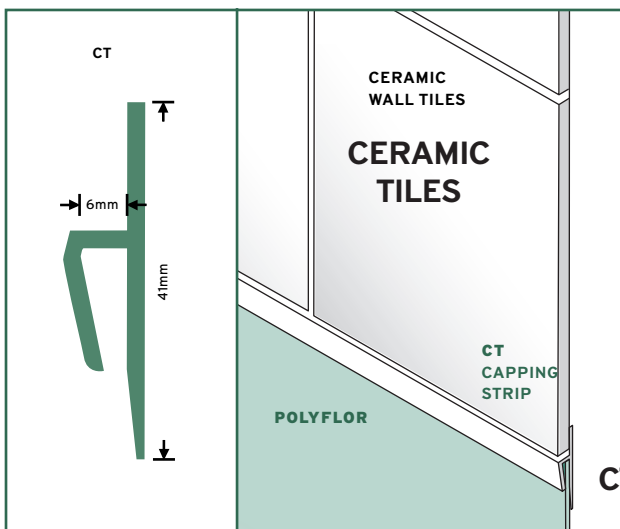

# CAPPING STRIP

Capping strip gives a neat finish to the installation and ensures a continuous, sealed surface.

The benefits of a sealed, easily maintained surface are invaluable in hospitals and other similar locations where hygiene is of paramount importance.

**CS** 20 metre length coil.  
Black only.

**CS-N** Available in 2 metre lengths.  
15 colours.

**CS-NC** 20 metre length coil.  
15 colours.

**CT** Available in 2 metre lengths.  
White only.

# CS CAPPING STRIP

# CT CAPPING STRIP