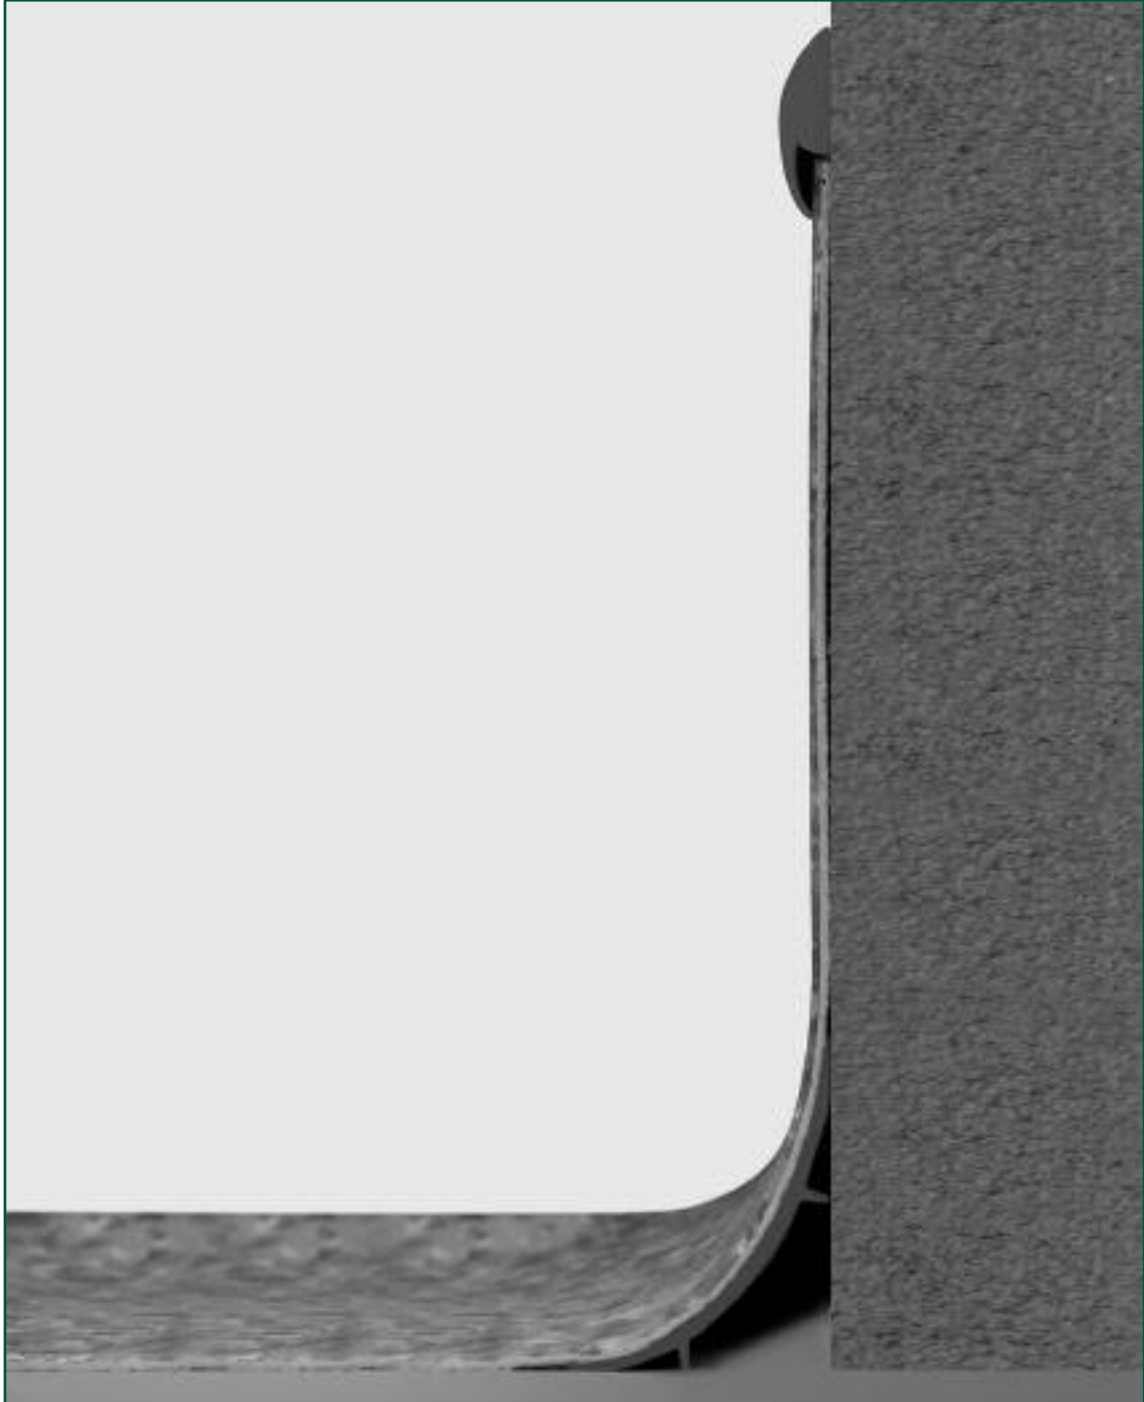

# CAPPING STRIP

Capping strip gives a neat finish to the installation and ensures a continuous, sealed surface.

The benefits of a sealed, easily maintained surface are invaluable in hospitals and other similar locations where hygiene is of paramount importance.

**CS** 20 metre length coil.  
Black only.

**CS-N** Available in 2 metre lengths.  
15 colours.

**CS-NC** 20 metre length coil.  
15 colours.

**CT** Available in 2 metre lengths.  
White only.

# CS CAPPING STRIP

# CT CAPPING STRIP