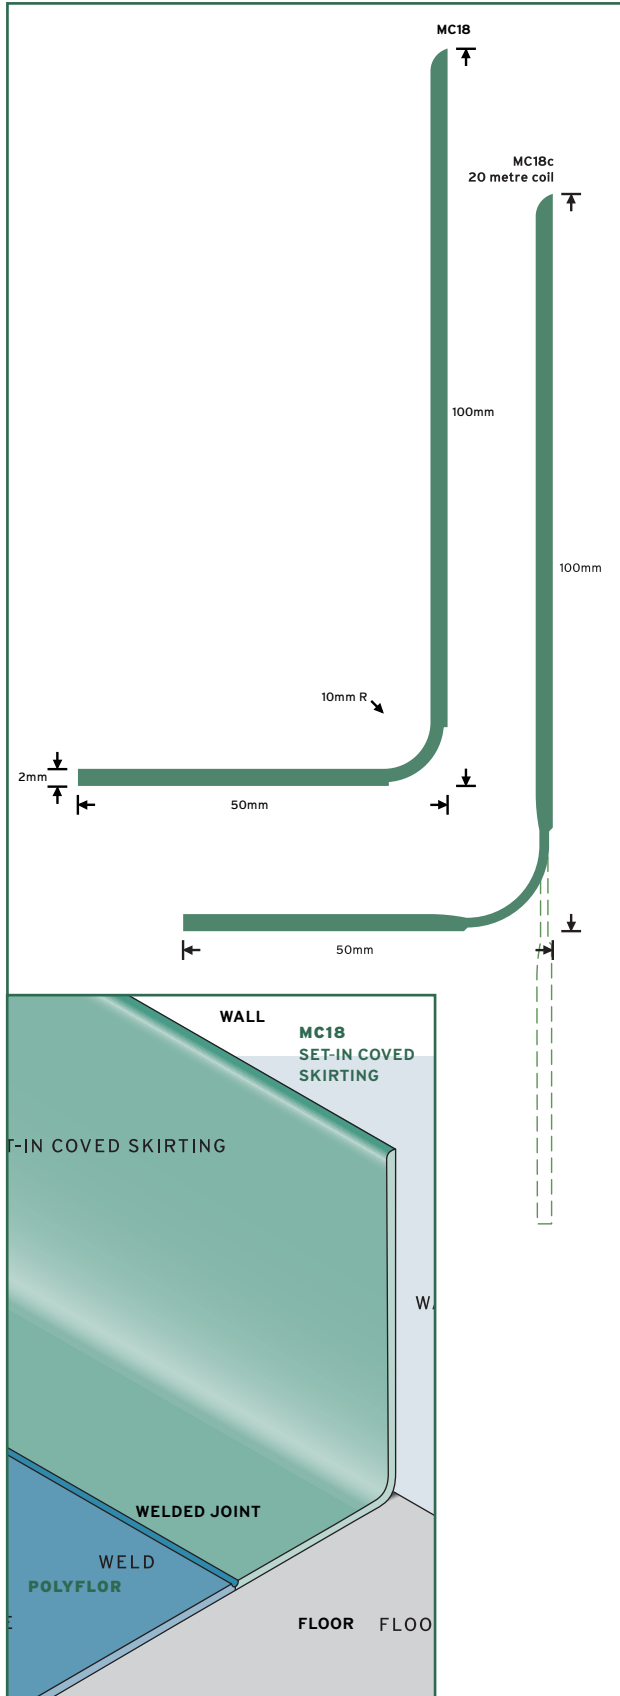

SET-IN COVERED SKIRTING

Skirting of this type is fitted before the flooring is laid, where a simple butt joint is required. Welded to the flooring, this provides a secure joint.

MC18 Available in 2 metre lengths.
15 colours.

MC18c 20 metre length coil.
15 colours.

SET-IN COVERED SKIRTING